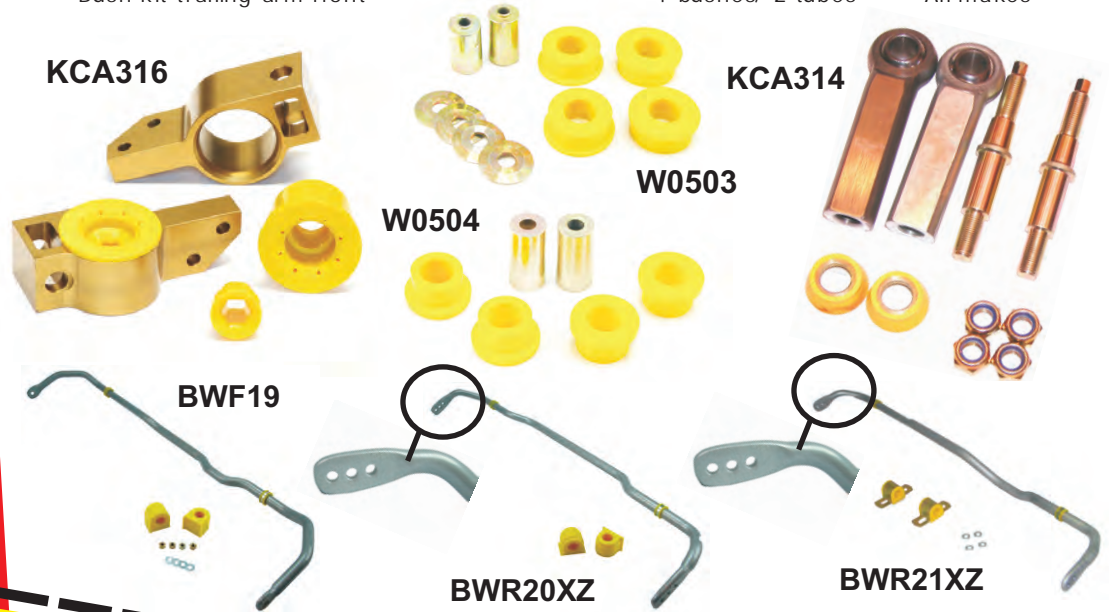

# WHITELINE

*Flat out*

## VAG MKV & MKVI

For those new to Whiteline, the brand graces a number performance suspension components that work hard to deliver real results and performance outcomes for VAG vehicles and motorists the world over. Whiteline's primary focus is delivering 'bang for your buck' handling gains from the simplicity of an anti sway bar. But over the years, the expertise, the knowledge, the reputation and the products have progressed to include additional offerings such as the range of infamous anti lift/caster kits, roll centre adjuster kits, adjustable control arms, camber kits, strut and chassis bracing.

PartPosition	PartNumber	Description	PartNote	Important
Front	<b>BWF19</b>	Swaybar 22mm-heavy duty	Non adjustable	FWD only
Front	<b>BWF19XZ</b>	Swaybar 24mm-X h/duty Blade adjustable	3 point adjustable	FWD only
Front	<b>BWF20XZ</b>	Swaybar 24mm-X h/duty Blade adjustable	3 point adjustable	<b>AWD only</b>
Front	<b>KCA314</b>	Bump-steer adjust kit	2 tie rod ends	All makes
Front	<b>KCA316</b>	Anti-lift/caster kit - lower control arm	Alloy mounts / poly	All makes
Front	<b>W0503</b>	Bush kit-control arm front	4 bushes/ 2 tubes	All makes
Rear	<b>BWR20</b>	Swaybar 22mm-heavy duty	Non adjustable	FWD only
Rear	<b>BWR20XZ</b>	Swaybar 24mm-X h/duty Blade adjustable	3 point adjustable	FWD only
Rear	<b>BWR21XZ</b>	Swaybar 24mm-X h/duty Blade adjustable	3 point adjustable	<b>AWD only</b>
Rear	<b>BWR21Z</b>	Swaybar 22mm-X h/duty Blade adjustable	3 point adjustable	<b>AWD only</b>
Rear	<b>W0504</b>	Bush kit-trailing arm front	4 bushes/ 2 tubes	All makes

### WHITELINE BLADE

Whiteline VAG adjustable sway bars offer up to 3 points of adjustment allowing in some cases 10 distinct stiffness settings for precise handling bias adjustment

**BANG FOR YOUR BUCK (BFYB)**